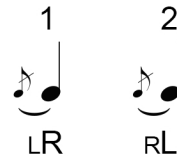

BEGINNING SNARE DRUM RUDIMENTS

1. SINGLE STROKES

2. DOUBLE STROKES

3. TRIPLE STROKES

4. SINGLE PARADIDDLE

5. FLAM

6. FLAM TAP

7. DRAG