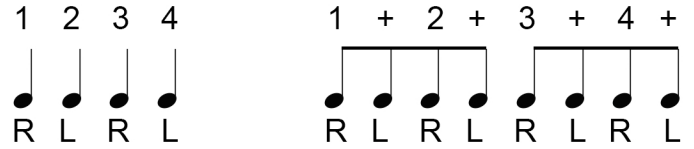

BEGINNING SNARE DRUM RUDIMENTS

1. SINGLE STROKES

2. DOUBLE STROKES

3. TRIPLE STROKES

4. SINGLE PARADIDDLE

5. FLAM

6. FLAM TAP

7. DRAG