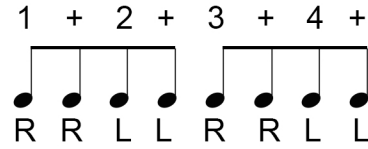

BEGINNING SNARE DRUM RUDIMENTS

1. SINGLE STROKES

2. DOUBLE STROKES

3. TRIPLE STROKES

4. SINGLE PARADIDDLE

5. FLAM

6. FLAM TAP

7. DRAG