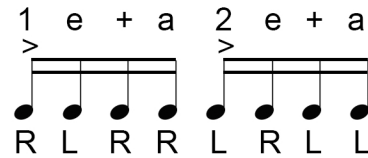

BEGINNING SNARE DRUM RUDIMENTS

1. SINGLE STROKES

2. DOUBLE STROKES

3. TRIPLE STROKES

4. SINGLE PARADIDDLE

5. FLAM

6. FLAM TAP

7. DRAG