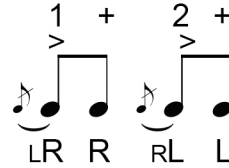

BEGINNING SNARE DRUM RUDIMENTS

1. SINGLE STROKES

2. DOUBLE STROKES

3. TRIPLE STROKES

4. SINGLE PARADIDDLE

5. FLAM

6. FLAM TAP

7. DRAG